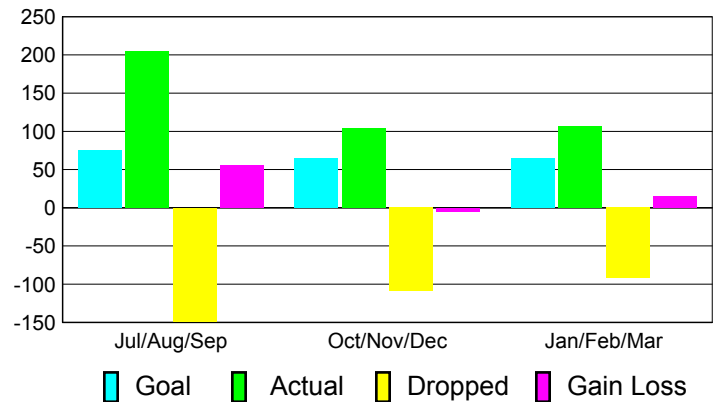

### YTD Status Quo Clubs 2010-2011

Status Quo Clubs Compared to Status Quo Members

## MEMBERSHIP

**Membership Results**  
2010-2011

**Membership**  
2009-2010

Month	Net Memb Goal	Actual New Memb	Actual Dropped Memb	Gain/Loss of Memb	Gain/Loss of Memb
Jul/Aug/Sep	75	205	-149	56	17
Oct/Nov/Dec	65	104	-109	-5	21
Jan/Feb/Mar	65	107	-92	15	-11
<b>Totals</b>	<b>205</b>	<b>416</b>	<b>-350</b>	<b>66</b>	<b>27</b>

### Membership Results 2010-2011

Goal, New, Dropped, Gain/Loss

### Comparison of Membership Gain/Loss

Current Year Compared to the Previous Year