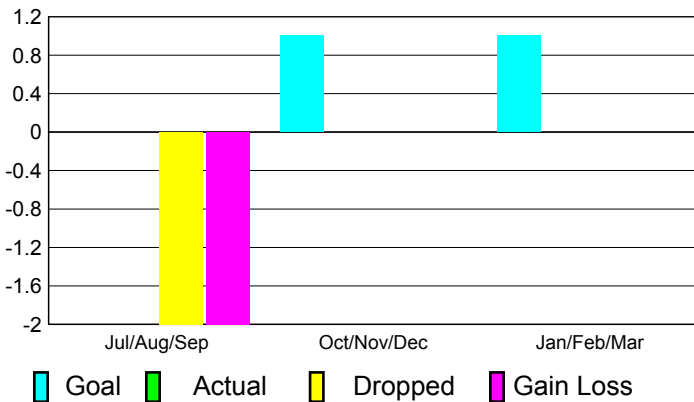

## CLUBS

**Club Results**  
2010-2011

**Clubs**  
2009-2010

Month	New Club Goal	Actual New Clubs	Actual Dropped Clubs	Gain/Loss of Clubs	Gain/Loss of Clubs
Jul/Aug/Sep	0	0	-2	-2	0
Oct/Nov/Dec	1	0	0	0	1
Jan/Feb/Mar	1	0	0	0	1
<b>Totals</b>	<b>2</b>	<b>0</b>	<b>-2</b>	<b>-2</b>	<b>2</b>

### Club Results 2010-2011

Goal, New, Dropped, Gain/Loss