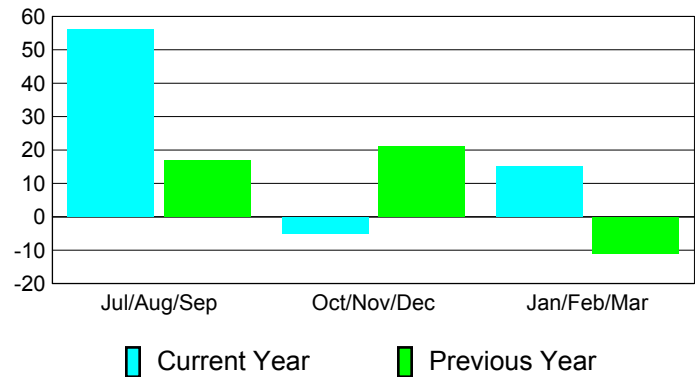

Gender Comparison 2010-2011

Jul/Aug/Sep

Oct/Nov/Dec

Jan/Feb/Mar

Male

Female